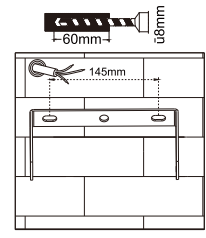

A

GLOBO

LIGHTING

34002S/34003S

B

MSx70mm

①

②