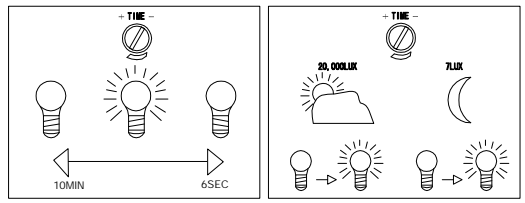

GLOBO Handels GmbH
St.Peter 38
A-9184 St.Jakob/Rosental

www.globo-lighting.com